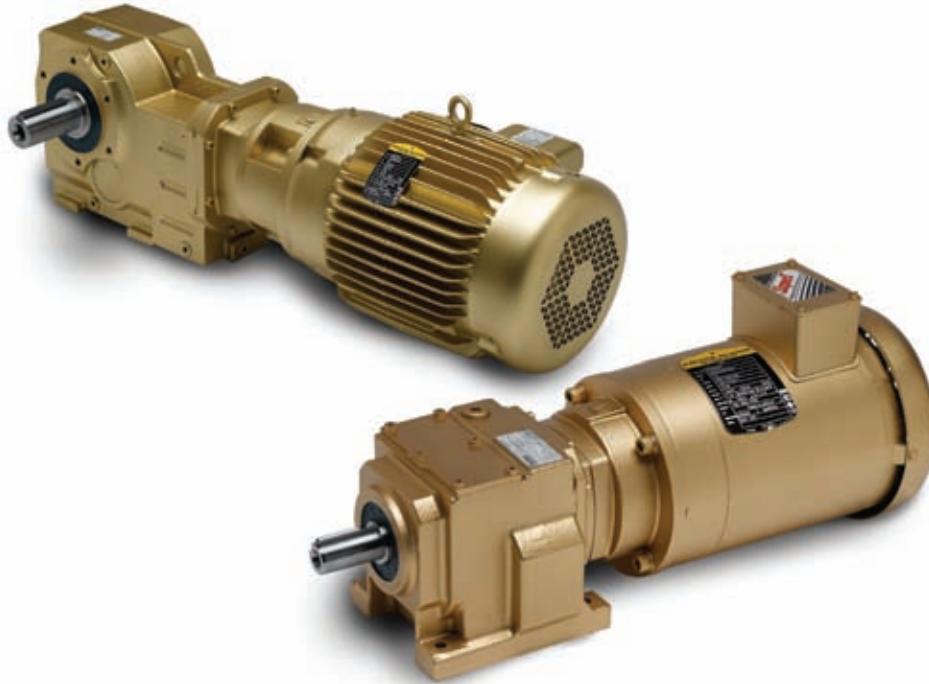

The New Gearmotor Gold Standard

The new DODGE® QUANTIS® Gold gearmotor combines the Baldor • Reliance® premium efficient Super-E® motor with the superior QUANTIS gearbox, making the QUANTIS Gold the most energy efficient, coolest running gearmotor in the world.

Available as in-line helical or right angle helical bevel c-face units, 1/2 to 10 Hp, the QUANTIS Gold raises gearmotor energy efficiency, quality and reliability to a new gold standard.

dodge-pt.com baldor.com

- Energy Efficient
- Unmatched Quality
- Superior Reliability
- Quickest Delivery Available

BALDOR
BALDOR • DODGE • RELIANCE

About the Cover: Special thanks to C.F. Martin & Co.® for allowing Baldor to photograph this one-of-a kind custom guitar the company created to commemorate its 175th anniversary as a family operation.